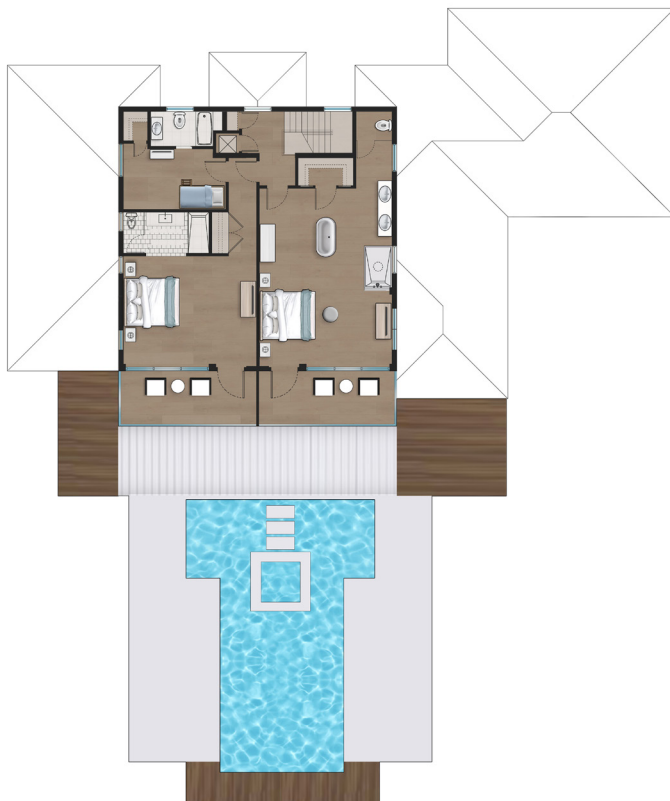

PRIVATE RESIDENCE NO.1

Total

Sleeps 18

Bedrooms 6

Bathrooms 6.5

6,000 Sq. Ft.

Located in Boddin Town

GROUND FLOOR

SECOND FLOOR

Queen Ocean Front With En Suite
 Queen Garden View With En Suite
 Two Full-Over-Full-Bunks With Full Bath
 Chef's Kitchen
 Living Room / Dining Room
 Two Sitting Areas / Lounges
 Two Private Covered Cabanas
 Infinity Pool / Spa / Outdoor Kitchen
 King Ocean Front Master With En Suite
 King Ocean Front Second Master With En Suite
 Twin Over Twin Bunks With En Suite
 Coffee Bar And Beverage Fridge