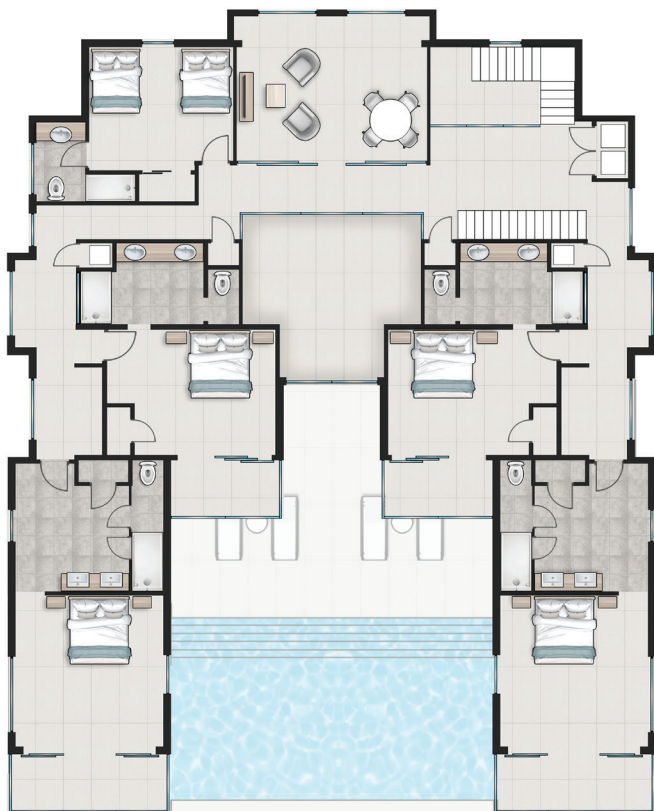

PRIVATE RESIDENCE NO.2

GROUND FLOOR

Total

Sleeps 22

Bedrooms 7

Bathrooms 8.5

9,000 Sq. Ft.

Located in Bodden Town

SECOND FLOOR

- Double Queen Garden View With En-suite
- Chef's Kitchen
- Living Room / Dining Room
- Sitting Area / Lounge
- Full Cocktail Bar
- Power Room
- Pool / Spa / Swim-up Bar
- Outdoor Kitchen
- King Ocean front Master With En Suite
- King Ocean front Second Master With En Suite
- King Pavilion Suite With En Suite
- King Second Pavilion Suite With En Suite
- Double Full-Over-Full-Bunks With En Suite
- Rec Room / Arcade
- Two Coffee Bars With Beverage Fridge
- King Ocean Front 1,200 Sq. Ft. Ultra Suite
- Double Rain-Head Shower
- Couples Soaker Tub With Ocean Views
- Sitting Area / Lounge
- Dry Bar With Beverage Fridge
- Expansive Private Ocean Front Balcony

THIRD FLOOR

BLACK URCHIN

BOUTIQUE RESORT