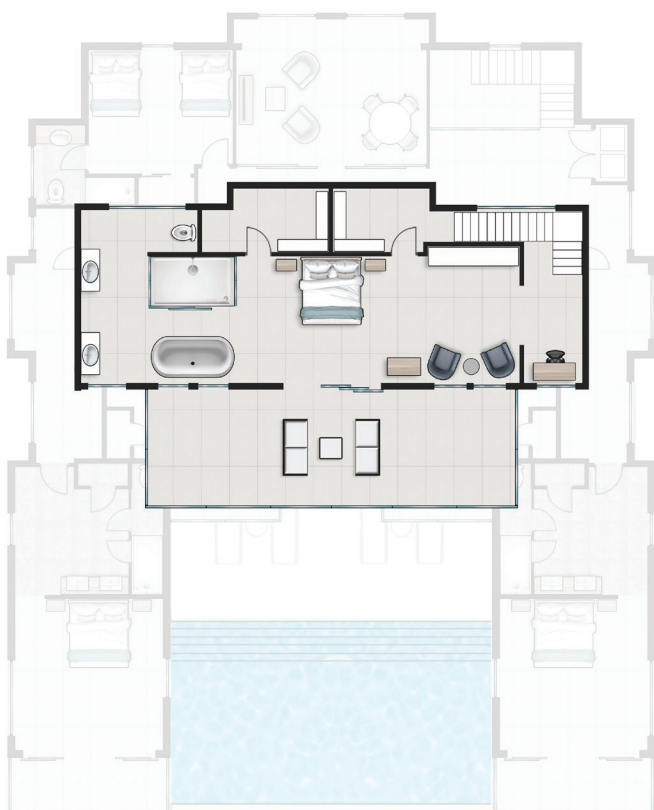

PRIVATE RESIDENCE NO.2

GROUND FLOOR

Total

Sleeps 22

Bedrooms 7

Bathrooms 8.5

9,000 Sq. Ft.

Located in Bodden Town

SECOND FLOOR

- Double Queen Garden View With En-suite
- Chef's Kitchen
- Living Room / Dining Room
- Sitting Area / Lounge
- Full Cocktail Bar
- Power Room
- Pool / Spa / Swim-up Bar
- Outdoor Kitchen
- King Ocean front Master With En Suite
- King Ocean front Second Master With En Suite
- King Pavilion Suite With En Suite
- King Second Pavilion Suite With En Suite
- Double Full-Over-Full-Bunks With En Suite
- Rec Room / Arcade
- Two Coffee Bars With Beverage Fridge
- King Ocean Front 1,200 Sq. Ft. Ultra Suite
- Double Rain-Head Shower
- Couples Soaker Tub With Ocean Views
- Sitting Area / Lounge
- Dry Bar With Beverage Fridge
- Expansive Private Ocean Front Balcony

THIRD FLOOR

BLACK URCHIN

BOUTIQUE RESORT